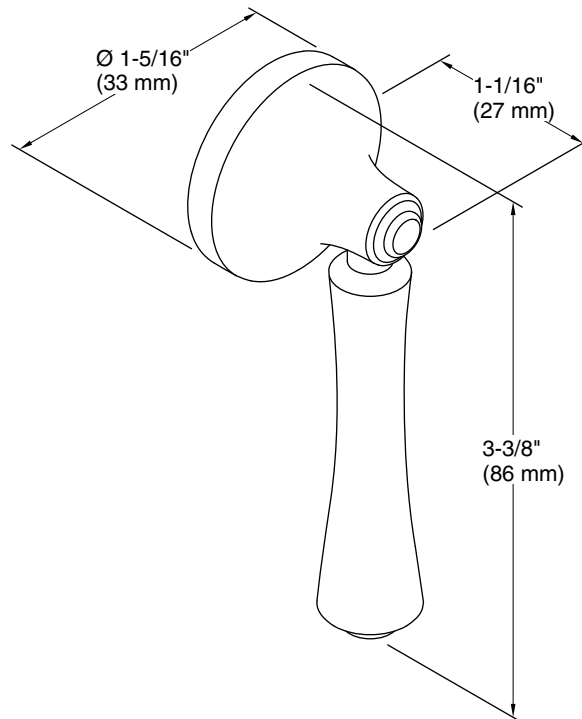

Features

- Left-hand trip lever.
- For use with the K-3814 Corbelle toilet.

Material

- Premium metal construction for durability and reliability.
- KOHLER finishes resist corrosion and tarnishing.

Recommended Products/Accessories

Technical Information

All product dimensions are nominal.

Material: Zinc

Notes

Install this product according to the installation instructions.